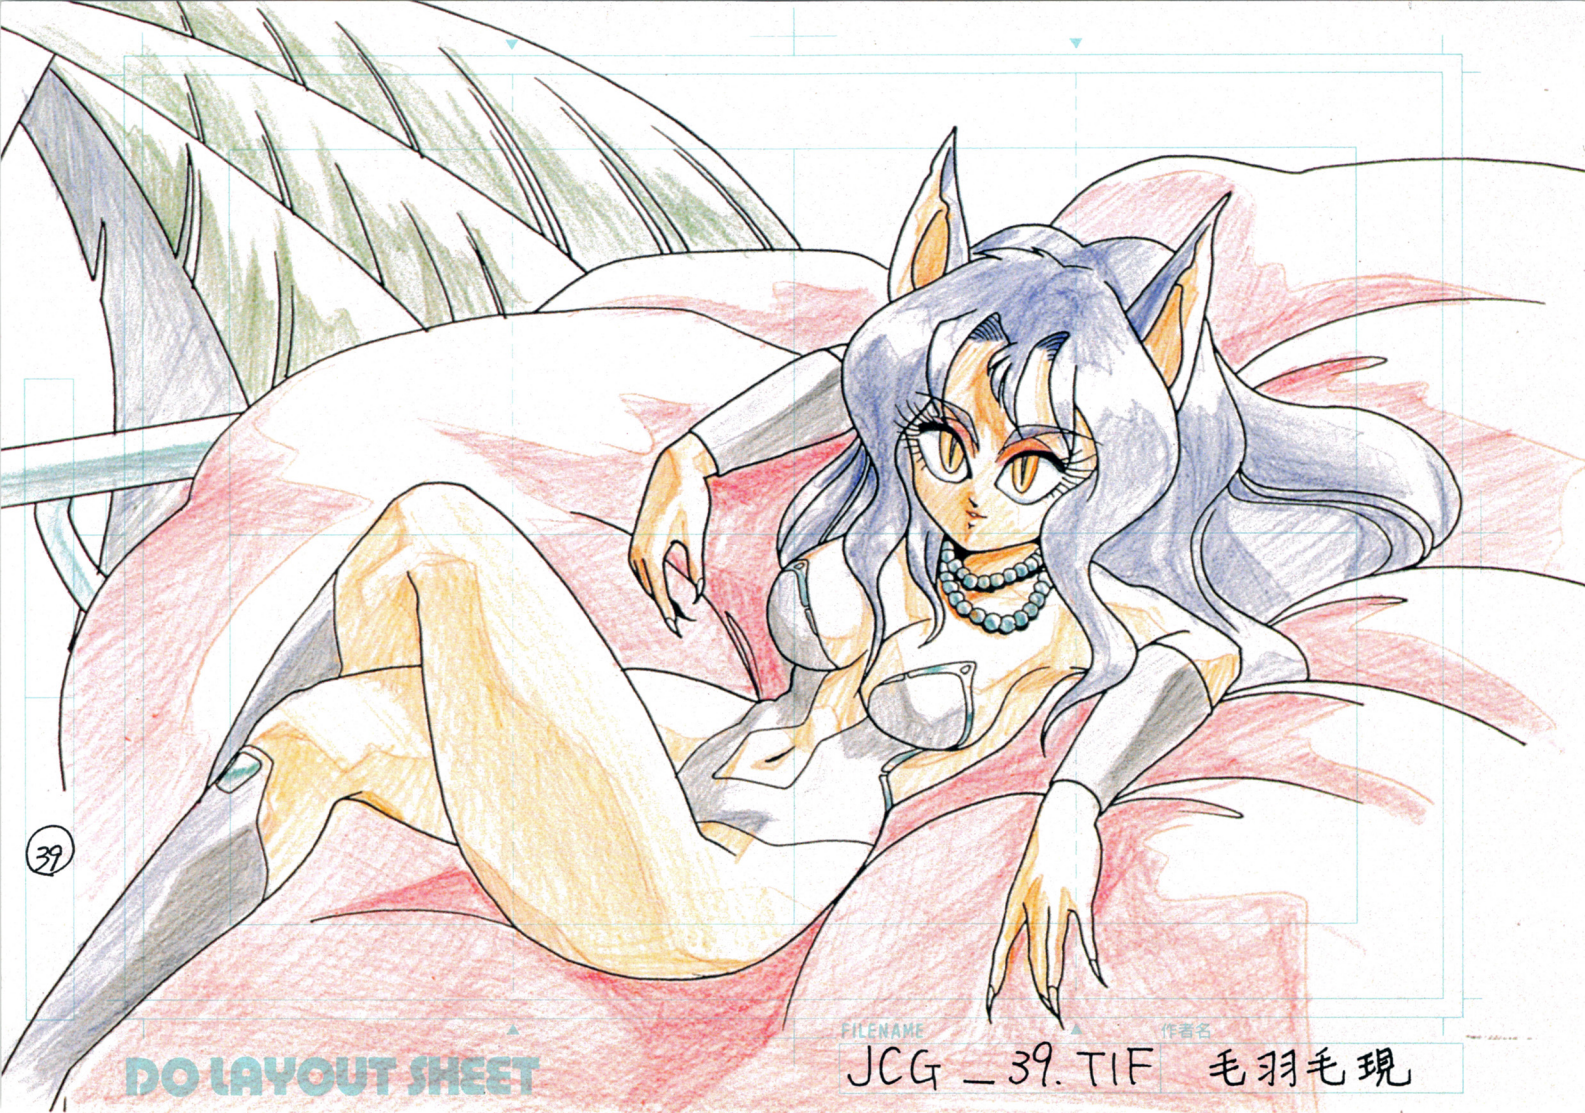

39

DO LAYOUT SHEET

FILENAME

JCG_39.TIF

作者名

毛羽毛現